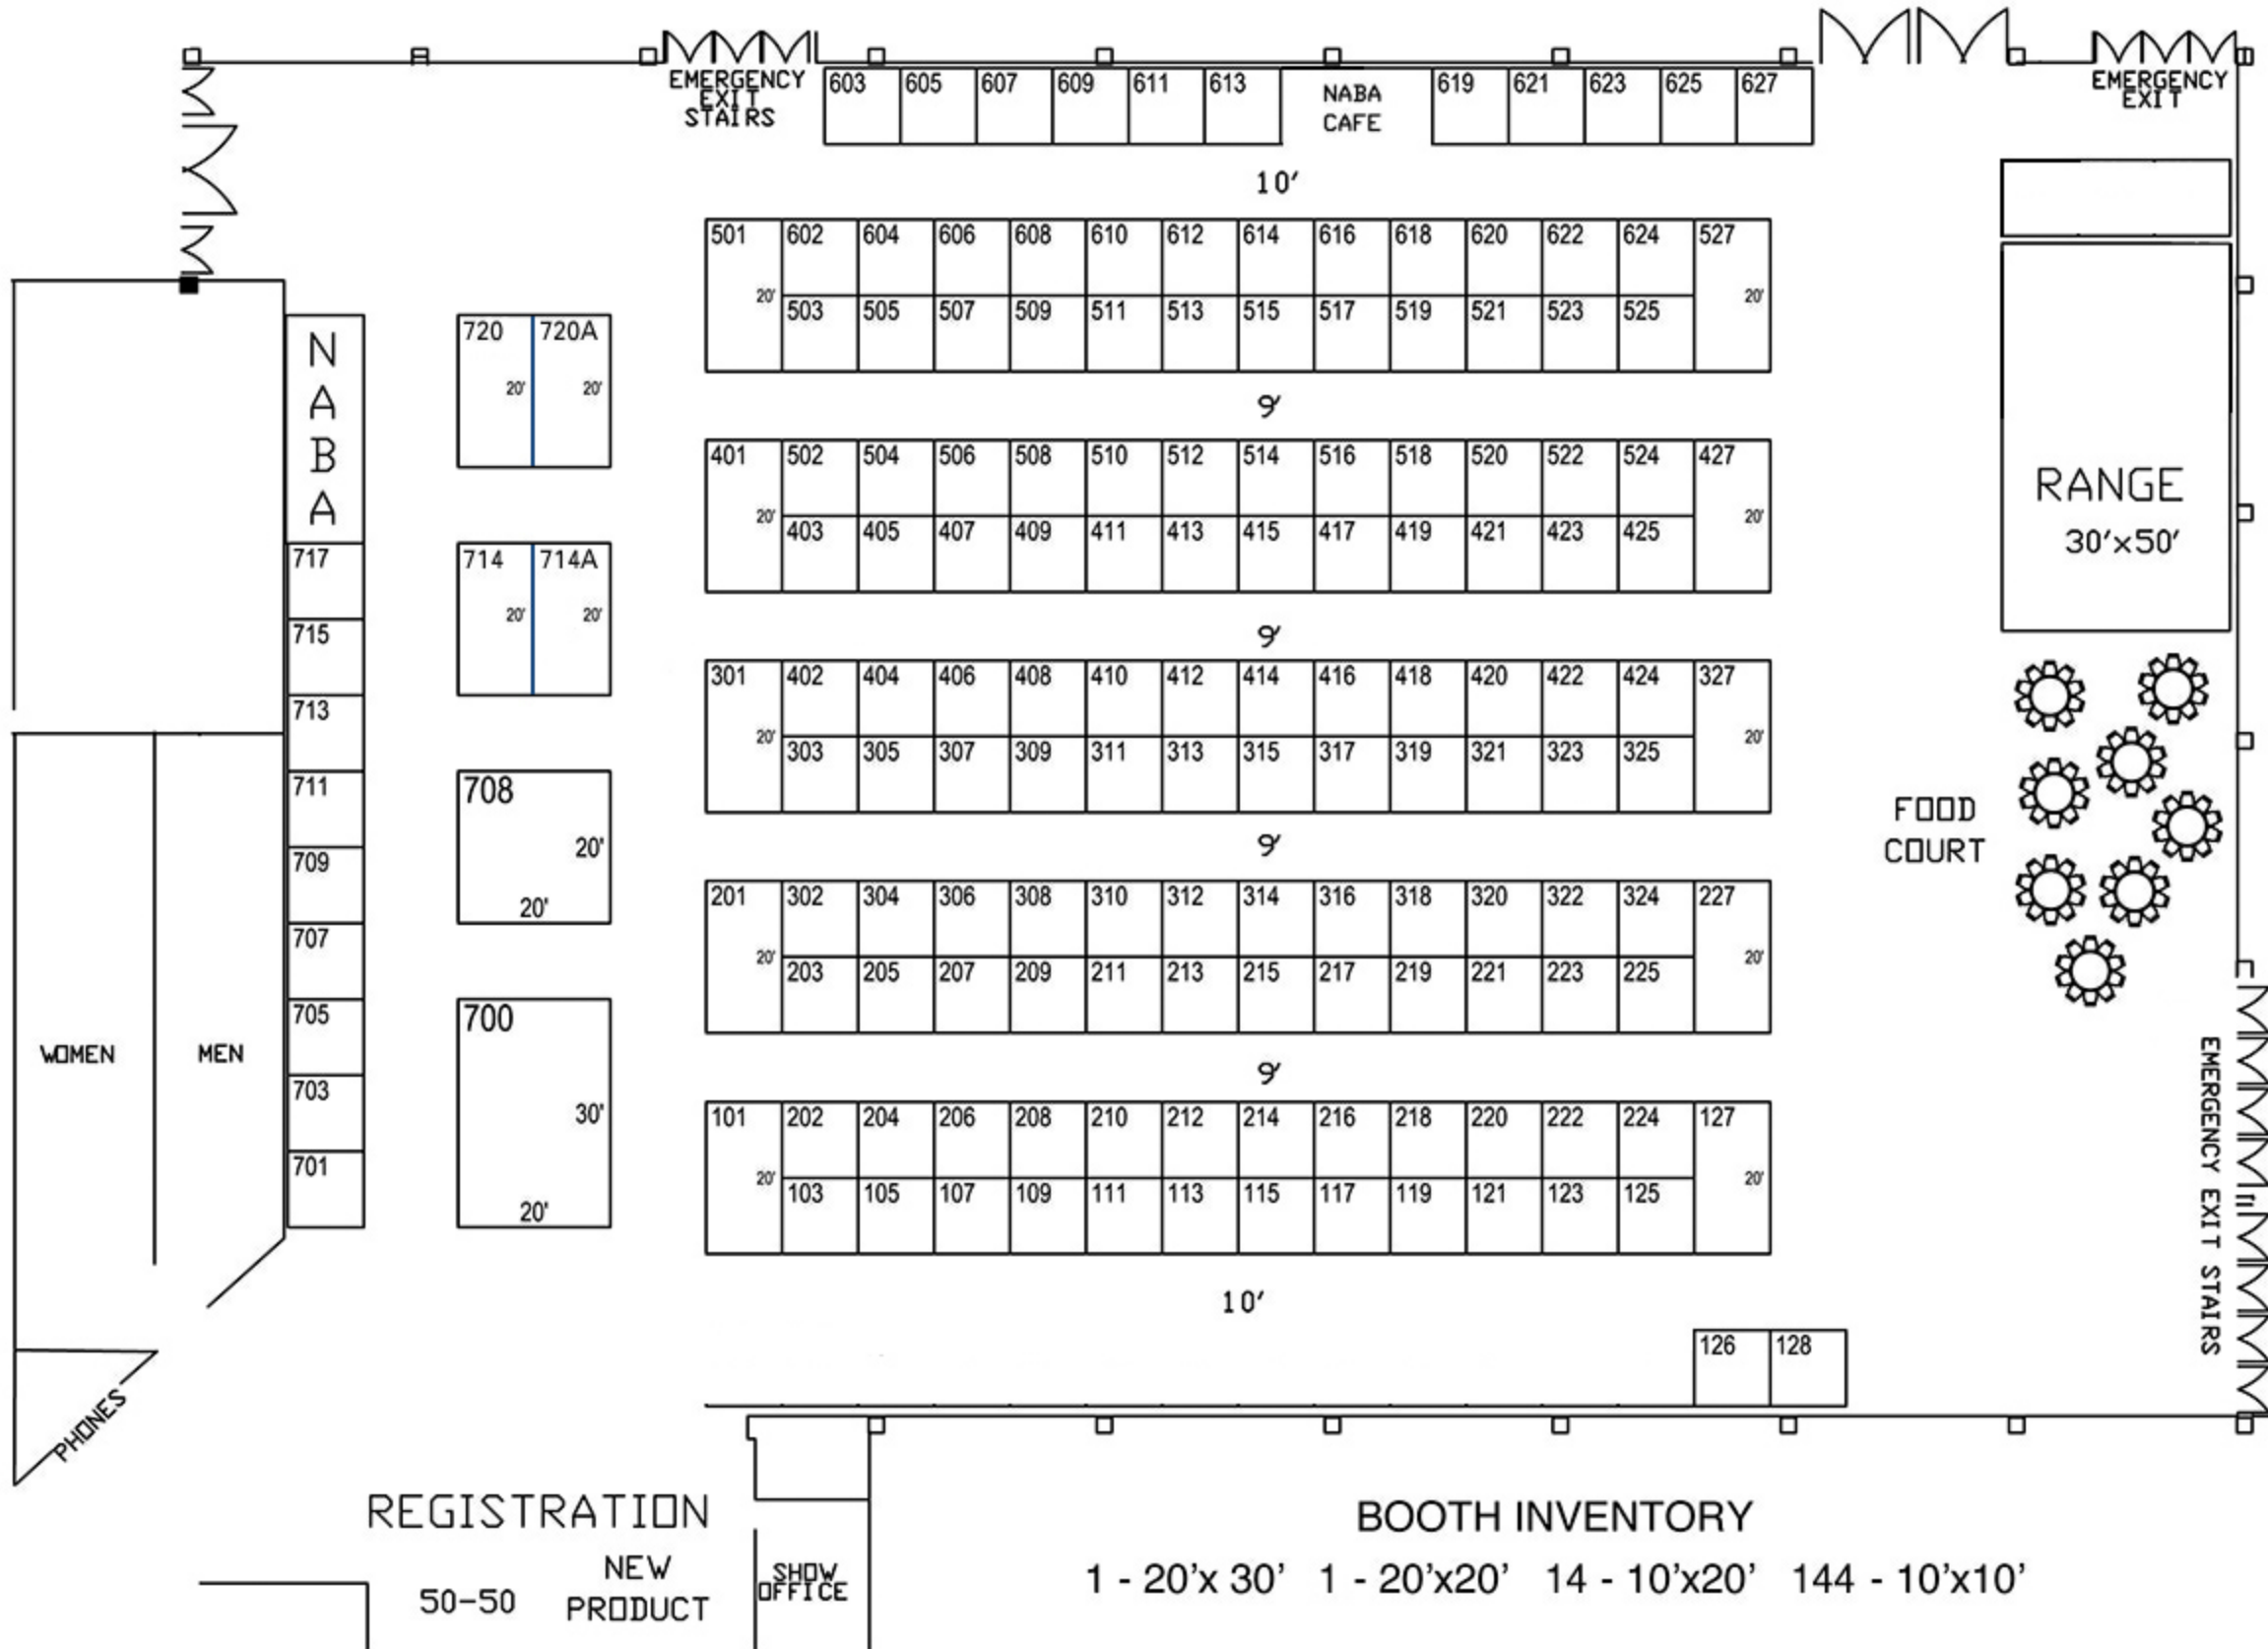

# NABA RENO TRADE SHOW

## Grand Sierra Resort - Summit Pavilion

### February 23-25, 2017

REGISTRATION  
50-50 NEW PRODUCT

SHOW OFFICE

BOOTH INVENTORY  
1 - 20'x30' 1 - 20'x20' 14 - 10'x20' 144 - 10'x10'